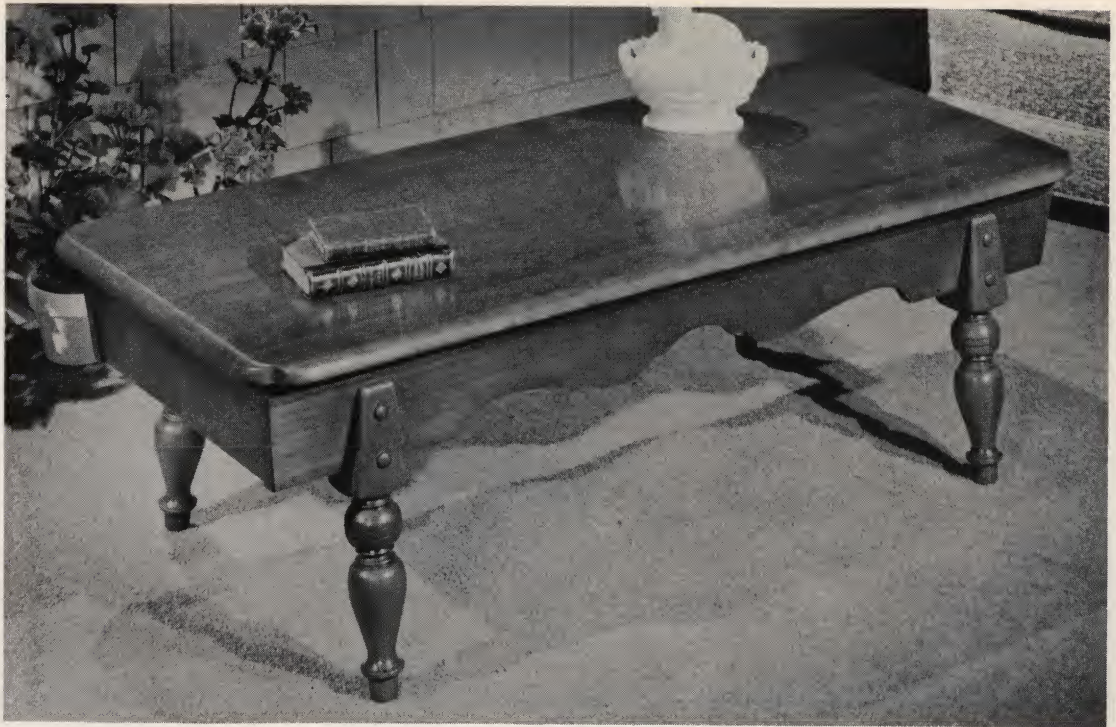

THE JONATHAN HAGER GROUP IS NOW AVAILABLE IN EITHER HARVEST TONE OR SPRING TONE FINISH. PLEASE SPECIFY THE DESIRED FINISH WHEN ORDERING.

5960

EARLY AMERICAN COCKTAIL TABLE
Beautiful Harvest Tone Finish on solid Cherry wood.
Top 46 x 21 in. Hgt. 14½ in.